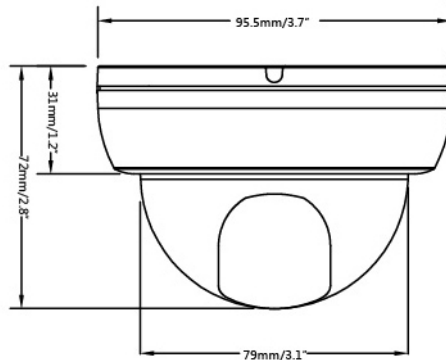

Dimensions

Ordering information

EDH 5102	2.0 Megapixel full HDcctv day / night indoor mini dome camera with progressive scan, fixed IR cut filter, 12 V DC
AP12A122E0	Power supply, 230 V AC / 12 V DC, 600 mA

EDH5102_db_en_rev01