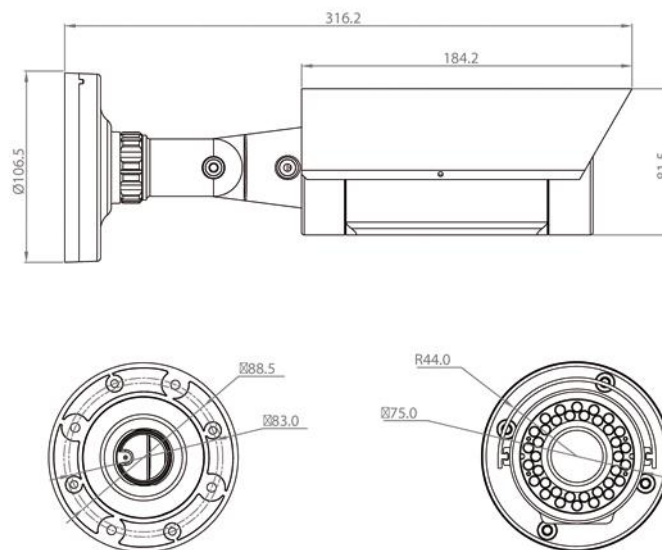

EZ 630 – 8,5mm (1/3") day / night outdoor bullet camera with motorised varifocal lens, WDR and IR LED, automatic IR cut filter

Features

- super-high resolution technology (560 TV lines)
- built-in 3D noise reduction
- day/night function with automatically swiveling IR cut filter
- super HAD II sensor with 5x better native light sensitivity
- on-screen programming with local or RS-485 remote control
- built-in motorised varifocal lens (2,8 ~ 10 mm or 9 ~ 22 mm)
- vandal-proof IP66 outdoor housing
- additional video test point output
- 8 adjustable privacy zones
- motion detection with 4 adjustable zones
- digital Wide Dynamic Range for properly exposed images
- Integrated wall bracket

Dimensions

Ordering information

EZ 630 / P-V1	8,5mm (1/3") day / night outdoor bullet camera with WDR, IR LED and motorised varifocal lens 2,8 ~ 10 mm, 560 TV lines, IP66, 12 V DC / 24 V AC
EZ 630 / P-V2	8,5mm (1/3") day / night outdoor bullet camera with WDR, IR LED and motorised varifocal lens 9 ~ 22 mm, 560 TV lines, IP66, 12 V DC / 24 V AC
AP12A122E0	Power supply, 230 V AC / 12 V DC, 600 mA