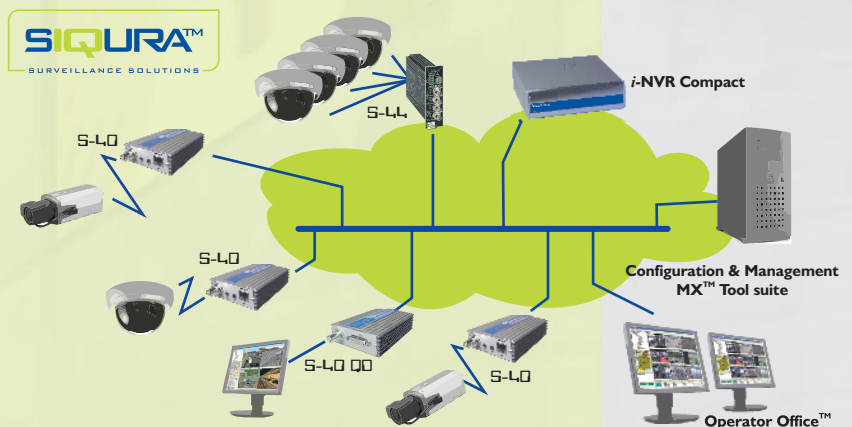

Model

Description

i-NVR Compact Series

Compact 16- or 32 channel *i-NVR*, 2U 19" rack-mountable or standalone housing

i-NVR Elite Series

32- or 64 channel hot swappable RAID-5 *i-NVR*, 2 or 4U 19" rack housing

** : Not yet available.