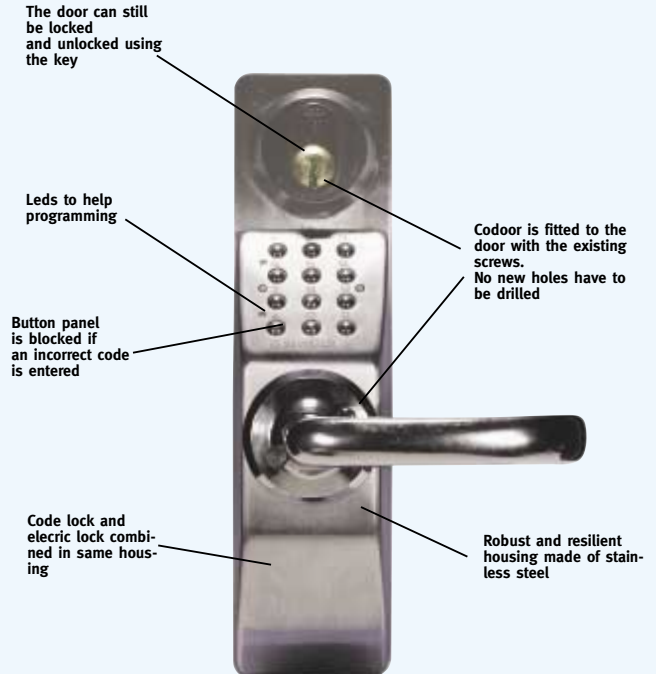

NOTE: Codoor is designed to work in conjunction with the ASSA® modular lock case and its derivatives. Please check that the distance between the centre of the door handle and the centre of the lock cylinder is between 105 mm and 116 mm.

Low cost and high capacity

Codoor provides you with a secure, convenient and, above all, a cost effective method of locking your doors.

The availability of nine codes means that you can, for example, give one code to a temporary visitor and change it when they leave. The programming is carried out directly on the button panel. The batteries last for about one year, or up to 150,000 openings with lithium batteries. When the batteries begin to run down they will give several audible warnings. There will still be enough power left for a limited number of openings. The batteries are standard alkaline or lithium cells and are easy to change.

Technical Data: Codoor CD3500

- Number of codes: 9
- Code changes made via the button panel
- Lock can be set manually to "unlocked"
- Repeated keying of the wrong code blocks the unit from further attempts.
- For use only on internal doors; dry environment
- Temperature range 0°C to + 50°C
- Voltage: 9V
- Battery: 2pc. type 6LR61 (not included)
- Operating lifetime: 150,000 openings (lithium batteries), 50,000 openings (alkaline batteries) or max. 1 year, whichever comes first
- Dimensions: 64 x 245 x 47mm excluding locking handle (w x h x d)

Distributor:

BEWATOR

BEWATOR AB, BOX 1275, 171 24 SOLNA, SWEDEN
Visiting address: Englundavägen 7
Tel: +46 8 627 00 95. Fax: +46 8 627 00 96
www.bewator.se • E-mail: info@bewator.se